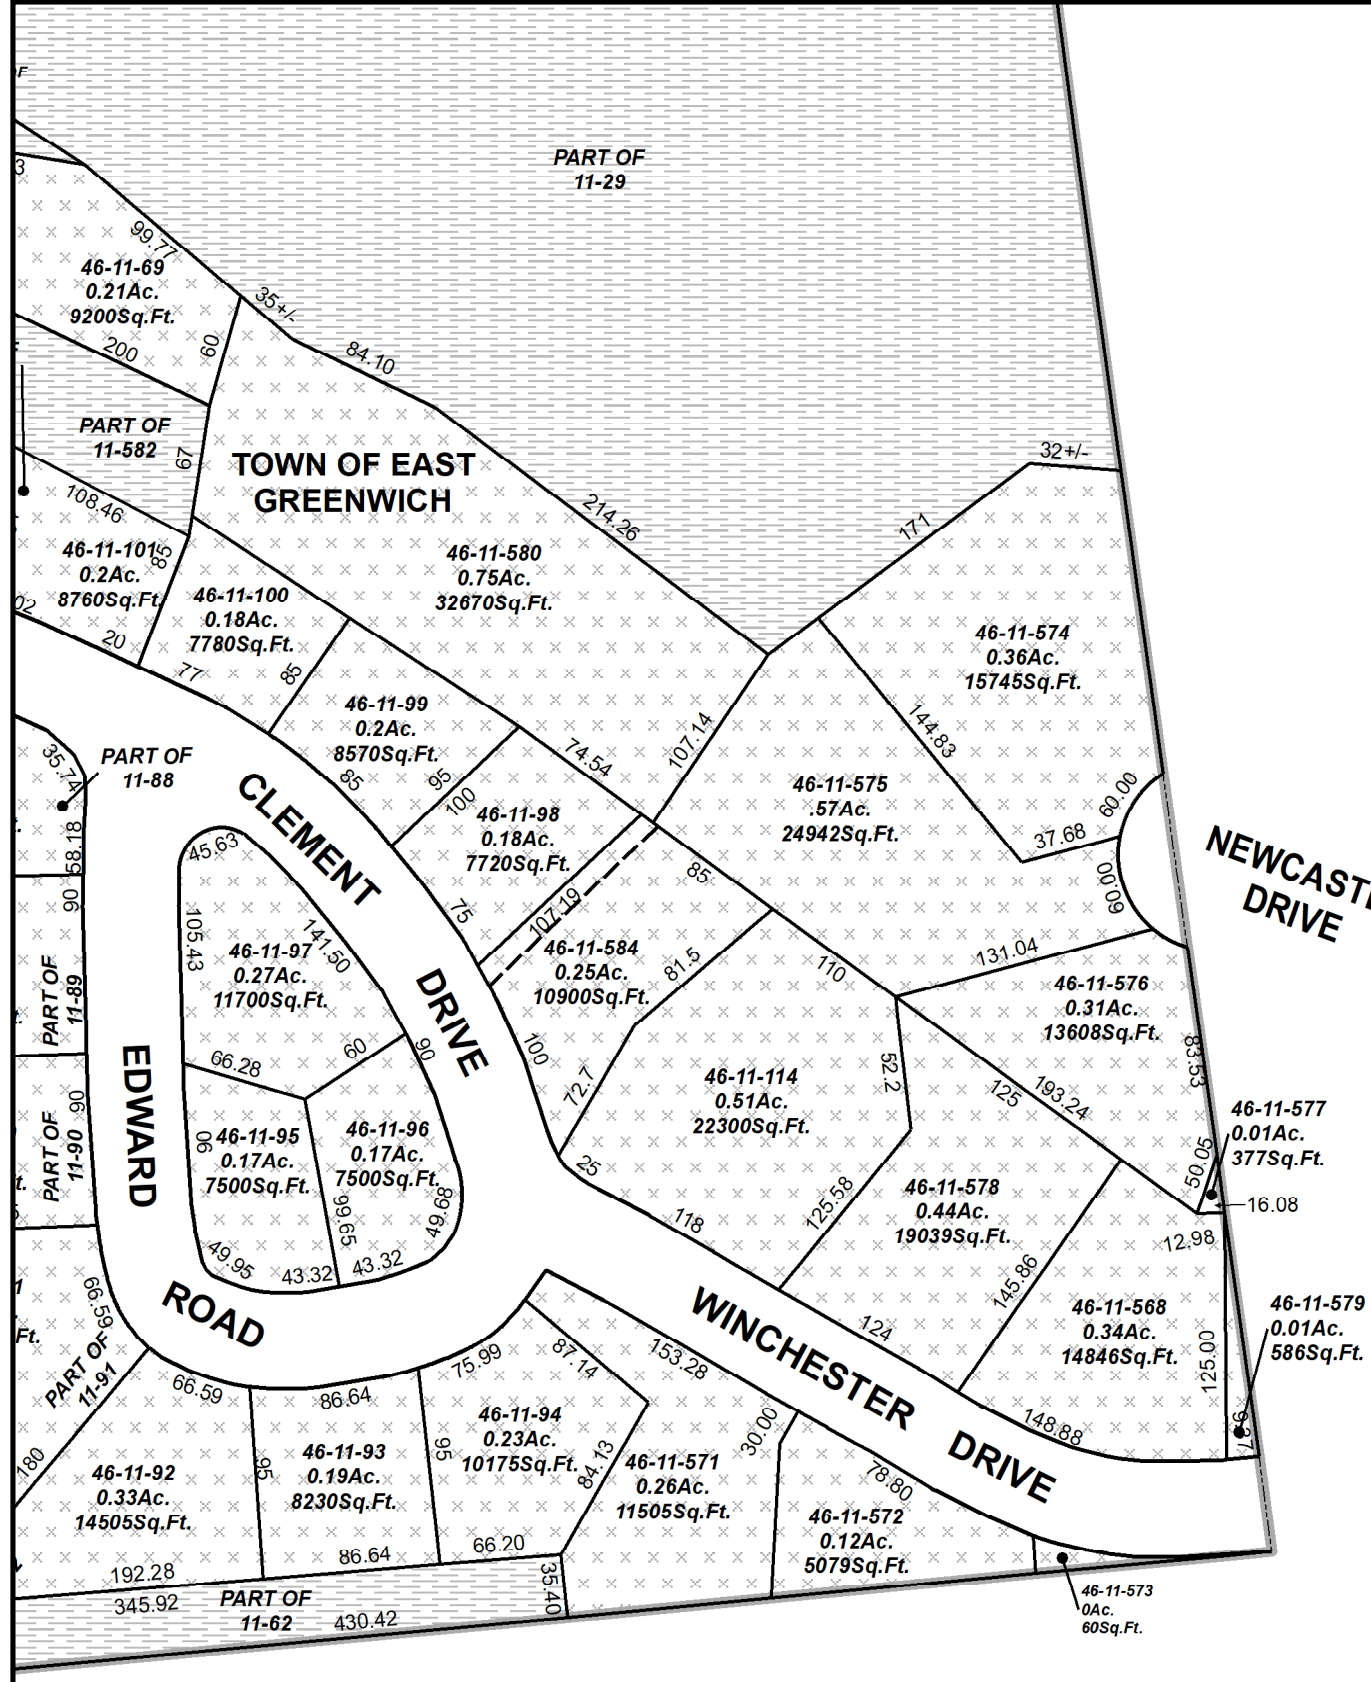

Town of East Greenwich Rhode Island Tax Assessor & Zoning Map

Zoning Legend

Split Zone Line	CD2
R-4	CH
R-6	CL
R-10	W
R-20	LIO
R-30	PD
F1	RHF
F2	MUPD
CD1	

Map Legend

Interior Parcel Line	Easement Lines
Road Right-of-Way	Water Bodies
Paper Street Line	Cemetery
Water Feature	Cemetery Point
	Town Line

Lot Information

18-16 Lot Number
43566/1.04 Square Footage/Acreage

Lots are labeled on Plat with largest lot area.
Other lots are labeled with Part of Lot Number.

Map 46

Revisions

Updated 05/19/2009	
Updated 03/2013	
Updated 03/2014	
Updated 07/2015	
Updated 11/ 2017	
Updated 4/ 2018	

CITY OF WARWICK